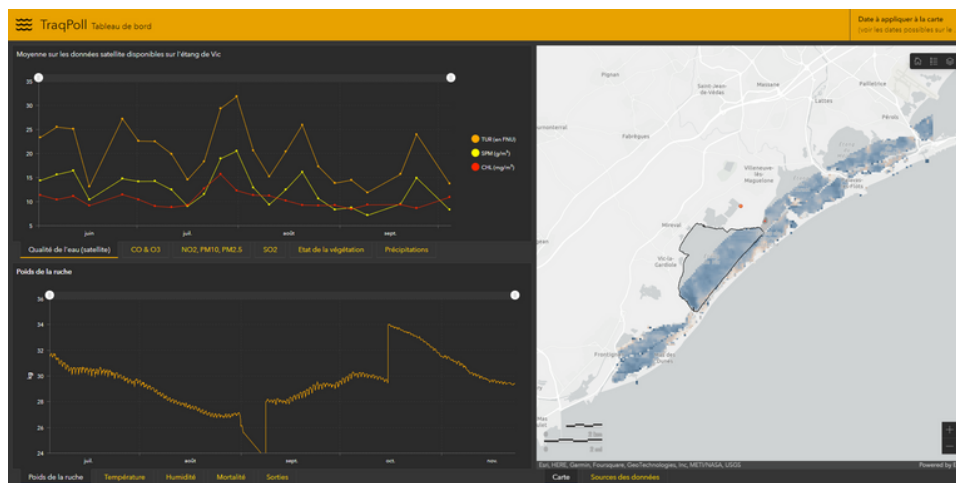

## Multi-source dashboard

### Satellite data

Comprehensive study of air and water quality, vegetation health and climate conditions

### Boat drones

In situ water quality study

### Connected hives

In situ study of the pollution and climate impact on living organisms